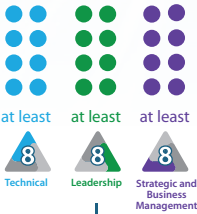

# Continuing Certification Requirements (CCR) Program

In order to maintain your certification, you need to earn professional development units (PDUs). PDUs can be earned through various professional development activities that center on one of two areas – Education and Giving Back to the Profession.

**See the details.**

The PMI Talent Triangle®

PMP® | PgMP® | PfMP® | PMI-PBA®

60 PDUs per 3-year cycle

## Education

Now there's a **minimum** number of PDUs required in: **Technical**, **Leadership**, and **Strategic and Business Management** skills.

Remaining PDUs

Once you fill each section, the remaining PDUs can go into any of the three sections.