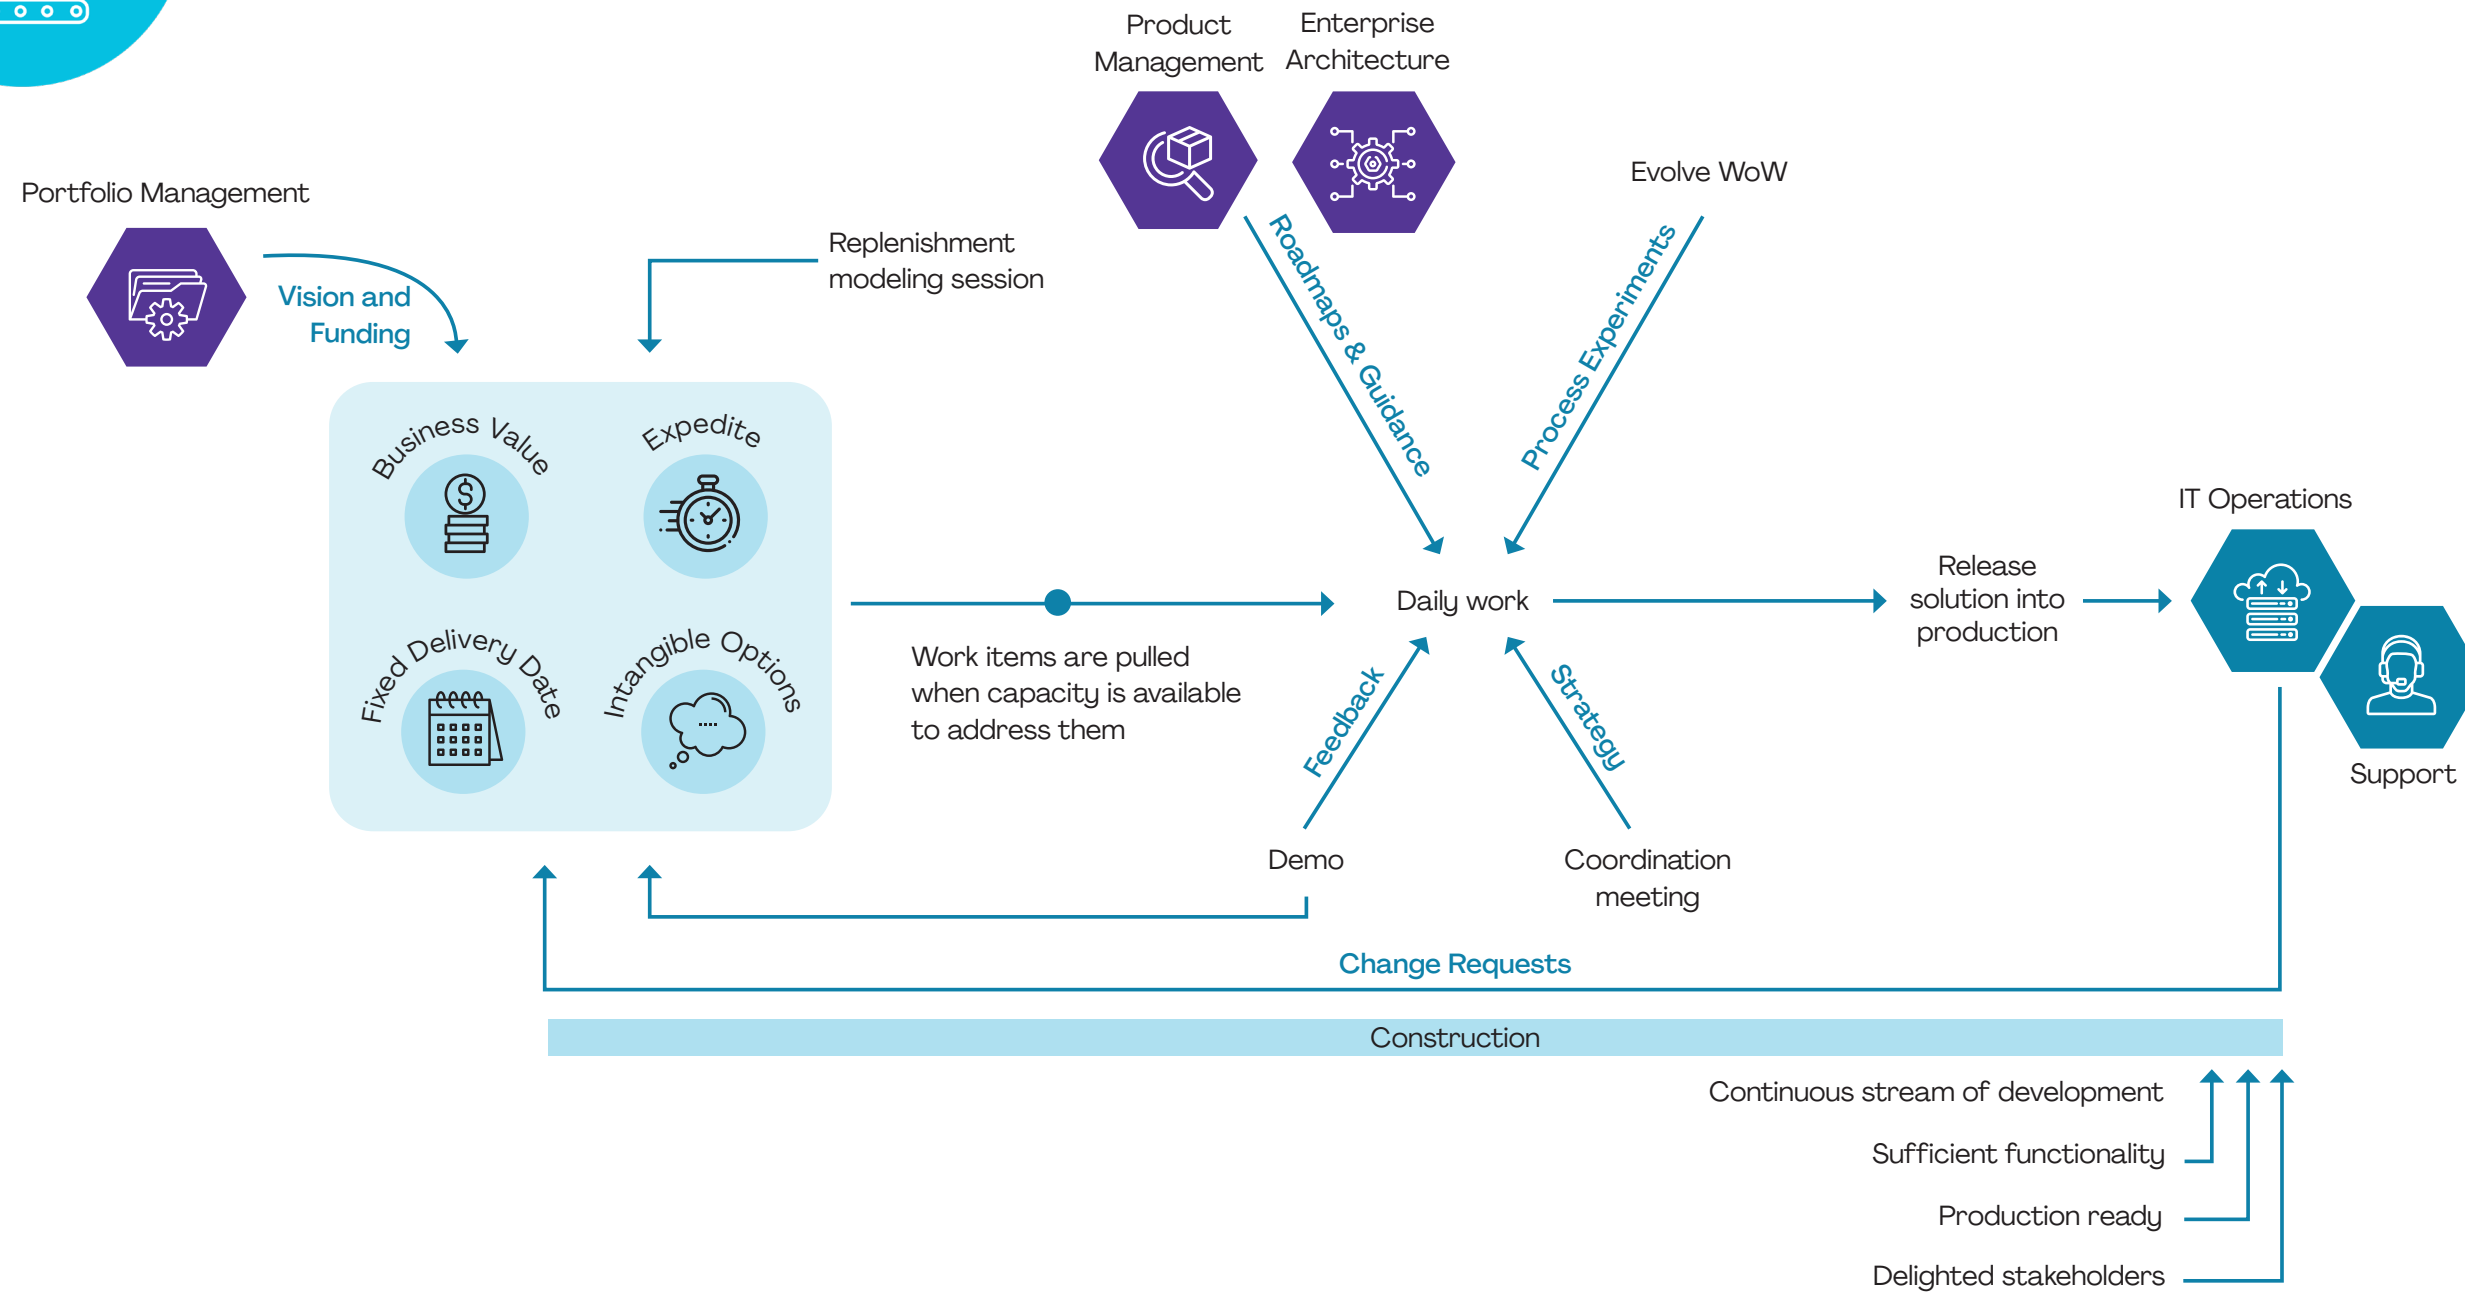

DA's Continuous Delivery: Lean Lifecycle

Disciplined Agile (DA)'s Continuous Delivery: Lean lifecycle is a natural progression from the Lean or the Continuous Delivery: Agile lifecycles. With this lifecycle delivery of new functionality into production is truly continuous, typically occurring many times a day. Automation and technical practices are critical to your success